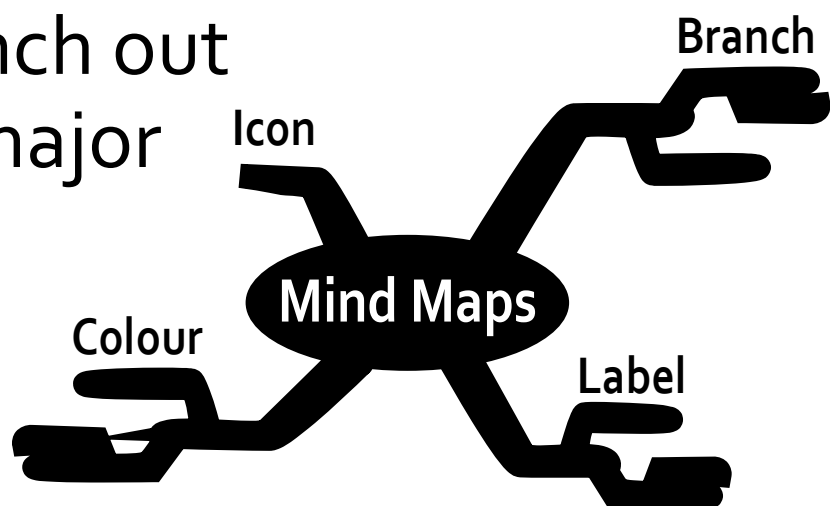

# GRAPHIC ORGANISERS:

4

## *A Mind Map*

A mind map is a visual tool used to organise information. It is hierarchical and represents relationships among parts of the whole. A mind map usually begins with a single concept, drawn as an image in the center of a blank page, then representations of associated ideas are added, such as words and images. Main ideas will be connected directly to the central concept, and other sub topics branch out from the major ones.